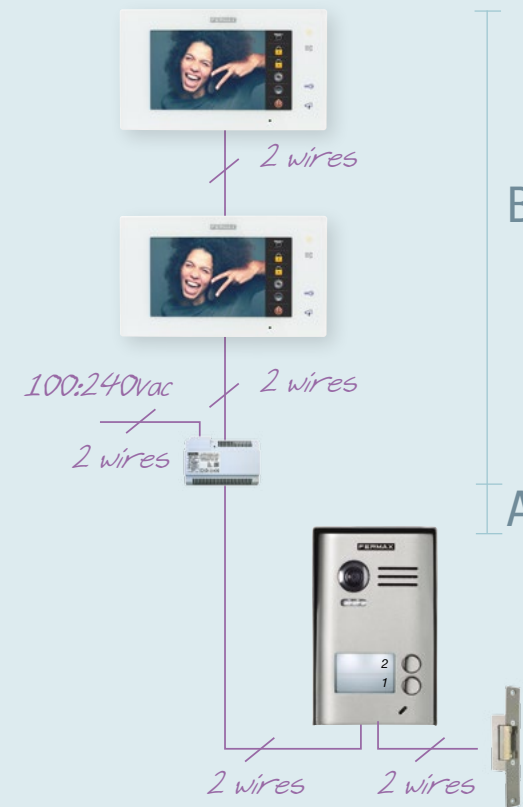

Diagram of installation

CABLE USAGE	A	B
Twisted cable 2x0,75mm²	60m	60m
Twisted cable 2x1mm²	80m	80m

Power-supply included in the kit limited for a 12Vdc 250mA door-lock.