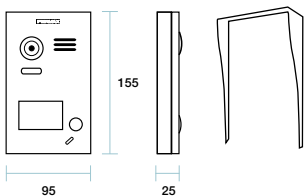

#### Monitor specifications

- Power supply for monitor: DC 24~28V.
- Power consumption: Standby 12mA; Working 350mA.
- Monitor screen: 7 Inch digital colour TFT. Capacitive touch screen.
- Video signal: 1 Vpp, 75Ω, CCIR standard.
- Wiring: 2 wires, no polarity.
- Dimensions: 225(W) x 131(H) x 18(D)mm.

#### Panel specifications

- Zamak.
- Large backlit cardholder.
- Rainy hood for surface mounting.
- Colour CCD camera with high sensitivity.
- Auto-sensor led illumination.
- One relay lock control.
- Dimensions: 95(W) x 155(H) x 25(D)mm.
- Needs to be installed with hood.