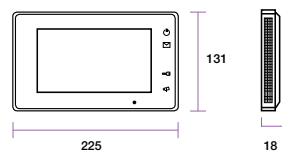

## FERMAX Way Kit

A kit that includes a 7" monitor which allows you to manage the many advanced features offered through its capacitive touch screen.

Captures images from your visits or record them, access to the call log, mute the sound if you do not want to be disturbed, and all this in one single kit.

#### Monitor specifications

- Power supply for monitor: DC 24~28V.
- Power consumption: Standby 12mA; Working 350mA.
- Monitor screen: 7 Inch digital colour TFT. Capacitive touch screen.
- Video signal: 1 Vpp, 75Ω, CCIR standard.
- Wiring: 2 wires, no polarity.
- Dimensions: 225(W) x 131(H) x 18(D)mm.