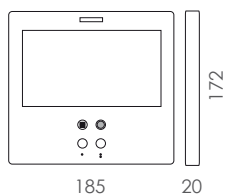

Smile includes **Braille** in its pushbuttons and call **status information** is displayed on screen to provide maximum accessibility to all people, regardless of their capacities.

## DIMENSIONS / INSTALLATION

Surface or flush mounted installation.

Surface

When surface mounted, only 20 mm of its profile stands out from the wall.

Flush mounted

When surface mounted, only 4 mm of its profile stands out from the wall.

## ACCESSORIES (Flush-mounted)

7" Smile decorative frame dimensions:  
209x196x4.

Flush box dimensions:  
198x186x44.

Dimensions: (width) x (height) x (depth) mm