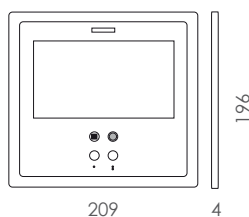

## DIMENSIONS / INSTALLATION

Surface or flush mounted installation.

Surface

When surface mounted, only 20 mm of its profile stands out from the wall.

Flush mounted

When surface mounted, only 4 mm of its profile stands out from the wall.

## ACCESSORIES (Flush-mounted)

7" Smile decorative frame dimensions:  
209x196x4.

Flush box dimensions:  
198x186x44.

Dimensions: (width) x (height) x (depth) mm